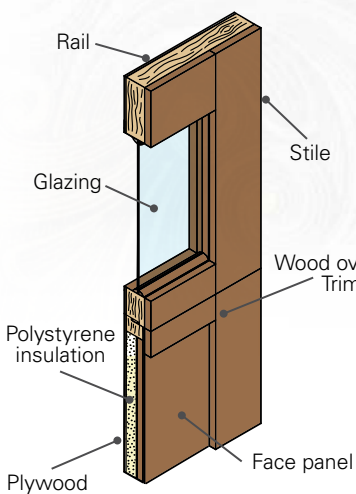

door construction

7000 models

Paint grade, insulation standard.

Four-layer construction. Polystyrene insulation provides an R-value of up to 4.75.