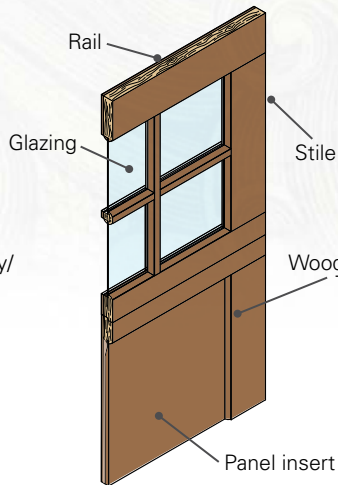

7100 models

Paint or stain grade, insulation optional.

1 3/8" thick rail and stile construction with panel inserts.