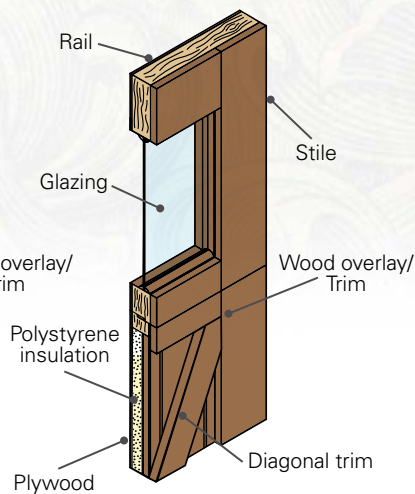

door construction

7000 models

Paint grade, insulation standard.

Four-layer construction. Polystyrene insulation provides an R-value of up to 4.75.

7100 models

Paint or stain grade, insulation optional.

1 3/8" thick rail and stile construction with panel inserts.